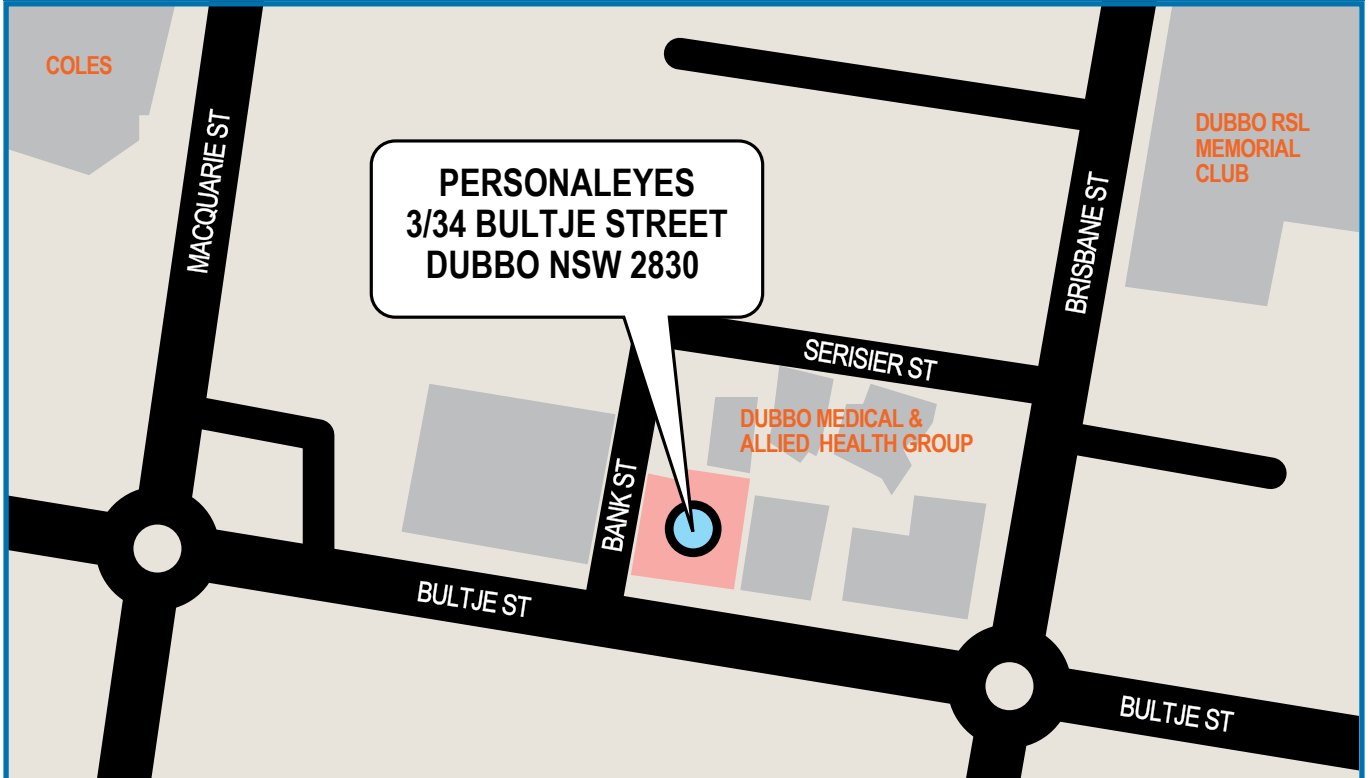

## Dubbo Location & Contact Details

### DUBBO

3/34 Bultje Street Dubbo NSW 2830

Phone 02 6841 8826 Fax 02 8833 7112

- Located beside the Dubbo Medical & Allied Health Group building
- 5 minute drive from Dubbo's main shopping district
- 10 minute drive from the Dubbo Airport