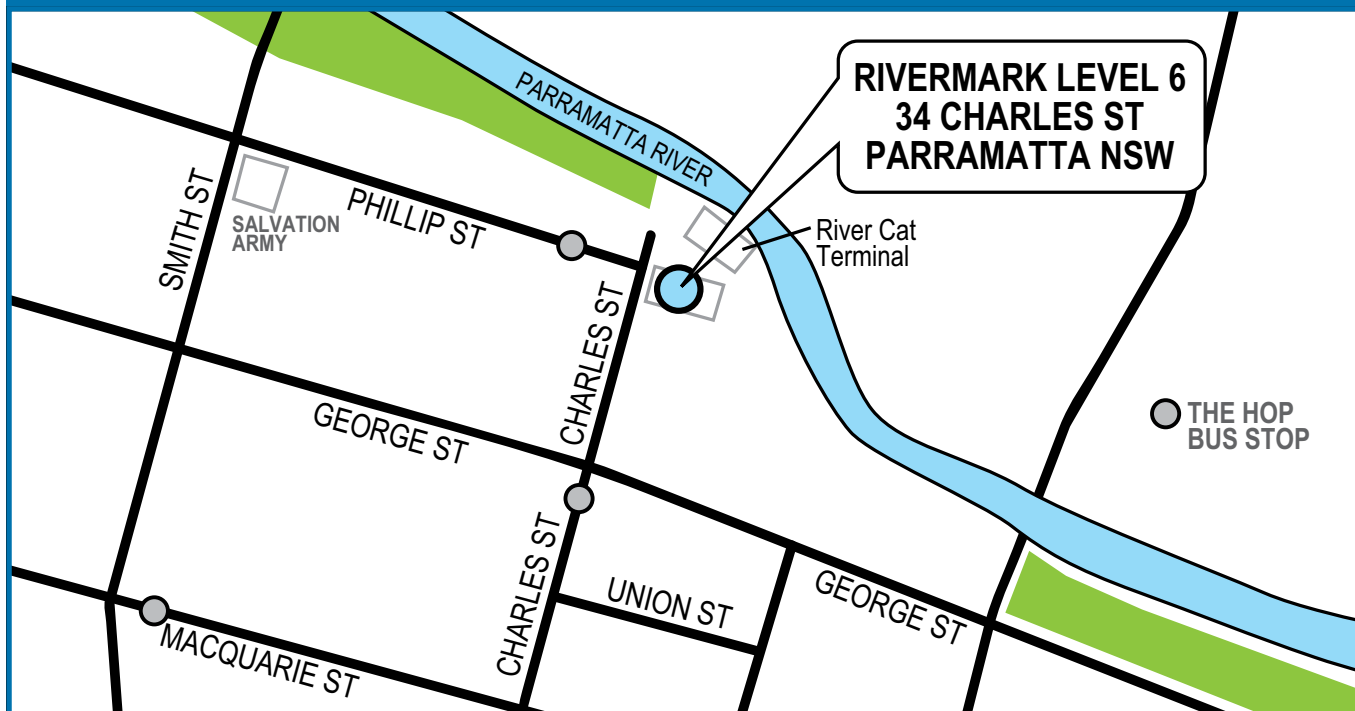

Parramatta Location & Contact Details

PARRAMATTA

Rivermark Building 34, Level 6, 34 Charles Street, Parramatta NSW 2150
Cnr of Charles and Phillip St (above the Rivermark Café, near the Ferry Terminal)
Phone 02 8833 7111 Fax 02 8833 7112

From Western Suburbs:

If coming from M4: take the Church St Exit

- Veer left onto Church St Exit, Holroyd
- Turn left onto Church St, Granville
- Turn right onto Great Western Hwy, Parramatta at Pj Gallaghers Parramatta
- Continue along Parkes St, Parramatta
- Turn left onto Charles St

From Southern Suburbs:

If coming James Ruse Drive:

- Turn right onto James Ruse Drive, Granville
- Turn left onto Hassall St, Rosehill
- Continue along Parkes St, Parramatta at Masonic Club
- Turn right onto Harris, Harris Park
- Turn left onto Macquarie St, Parramatta at Rowland Hassall special school
- Turn right onto Charles St, Parramatta at Arthur Phillip High

From Eastern Suburbs:

- Turn left onto Wilde Ave, Parramatta
- Continue along Smith St, Parramatta
- Turn left onto Phillip St, Parramatta
- Turn right onto Charles St, Parramatta

From Northern Suburbs:

- Continue along Church St, North Parramatta
- Turn left onto Victoria Rd, Parramatta at McDonalds
- Turn right onto Wilde Ave, North Parramatta
- Continue along Smith St, Parramatta
- Turn left onto Phillip St, Parramatta
- Turn right onto Charles St, Parramatta

personaleyes
for life

1300 68 3937 [1300 Nu Eyes]

www.personaleyes.com.au