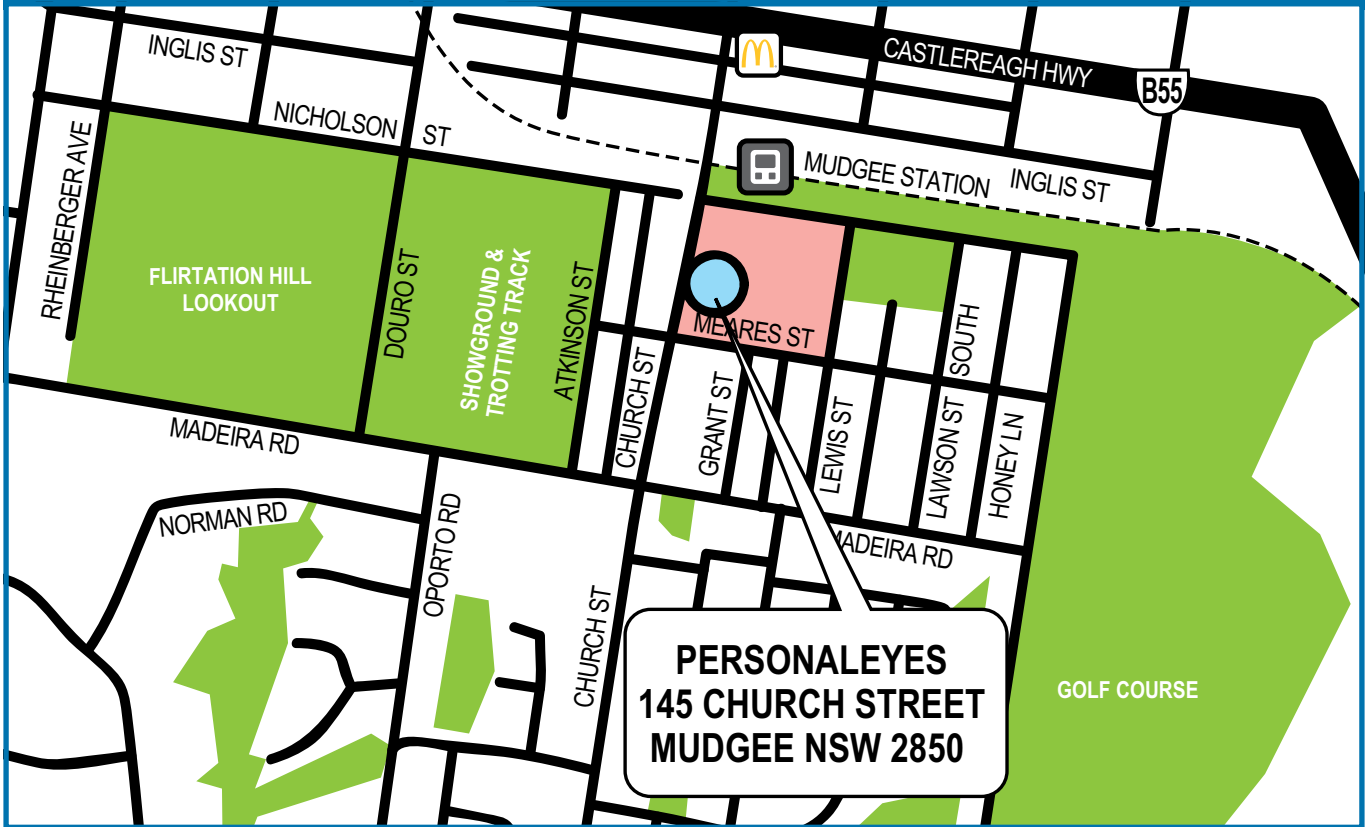

Mudgee Location & Contact Details

MUDGEE

145 Church Street
Mudgee NSW 2850

Phone: (02) 6374 1869 Fax: (02) 6374 2197

- At the Church Street and Horatio Street roundabout (McDonalds Restaurant) head south over railway bridge.
- Enter the first driveway on the left for on-site parking (including disabled).
- 2 hour parking on Church Street at front of building.
- All day parking on opposite side of Church Street.