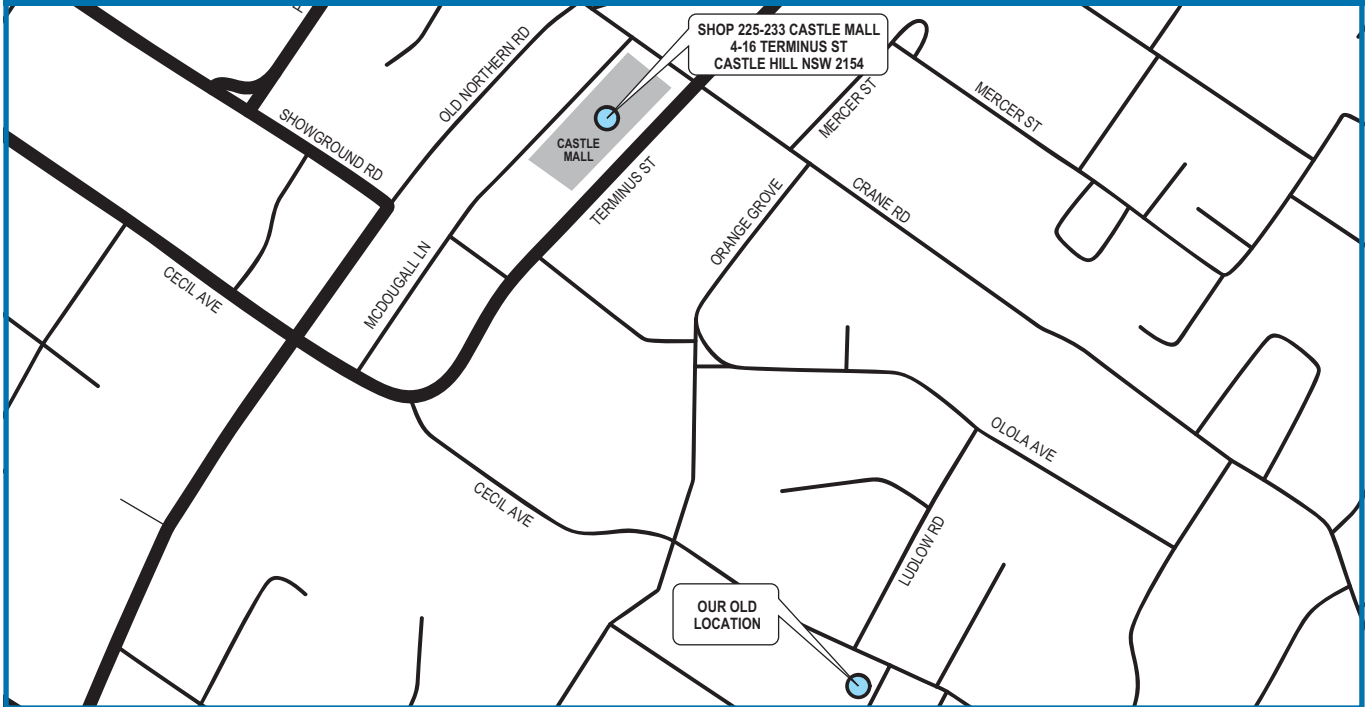

Castle Hill Location & Contact Details

CASTLE HILL

Shop 225-233 Castle Mall, 4-16 Terminus St
Castle Hill NSW 2154
Phone 02 9894 6000 Fax 02 9894 6110

By car

Parking at Castle Mall is easy! With over 230 undercover spaces, you can park for free for up to 3 hours.

From Baulkham Hills/Parramatta

Travel along Windsor Road to Baulkham Hills. Turn right from Windsor Road into Old Northern Road. Continue along until you reach Castle Hill and follow signs for parking.

From Pennant Hills

Travel along Pennant Hills Road from the M2. Turn right into Old Castle Hill Road and then left into Old Northern Road. Continue onto Terminus Street and follow signs to parking.

From the City

Travel northbound along the M2 and take exit 7. Turn right into Pennant Hills Road and left into Castle Hill Road. Turn left onto Old Northern Road, continue onto Terminus Street and follow signs to parking.

From Kellyville/Rouse Hill

Travel along Windsor Road and turn right onto Old Northern Road and then left onto Terminus Street. Follow signs to parking.

By bus

Castle Mall is serviced by Hillsbus routes 604, 606, 608, 610, 618, 631, 632, 633, 634, 715 and 830. The Castle Mall bus stop is located on Old Castle Hill Road, outside David Jones at Castle Towers.

By taxi

You can find a Premier Taxi on the taxi stand located outside the upper level entrance to David Jones on Castle Hill Road.

personaleYES
for life

1300 68 3937 [1300 Nu Eyes]

www.personaleyes.com.au